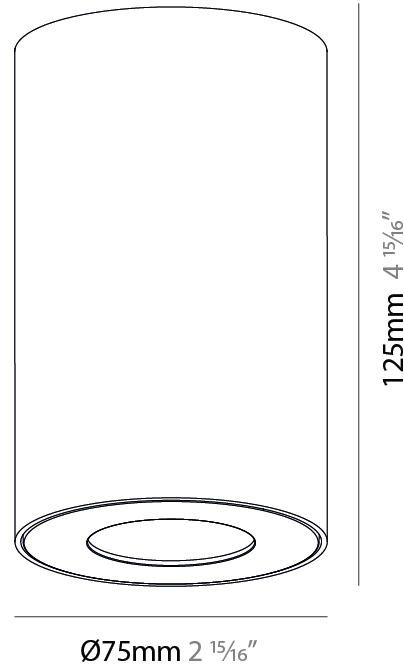

GENERAL

Series: Oiko Pro Round
Brand: Prolicht
Division: Architectural
Mounting Type: Surface
Mounting Location: Ceiling
Subcategory: Downlight

PHYSICAL

Shape: Cylinder
Diameter (mm): 75
Diameter (in): 2 15/16
Height (mm): 125
Height (in): 4 15/16
Light Distribution: Direct
Weight (kg): 0.452
Fixture Finish: SSR / BKV / CWI / CRY / HAB / UFT / ITA / RUA / FTG / MYG / LOD / PUS / FRO / FUP / KIA / POP / BLS / SPG / MEY / GOH / GUM / CHC / COM / ABZ / JAG / OBR / MOS / ROR
Fixture Material: Metal

ELECTRICAL

Lamp Type: LED (Zhaga Standard)
Input Wattage (W): 14
Total Output Wattage (W): 12.8
Dimming: Non-Dimming / Phase Dimming (120vac Only)
Driver Included: Yes
Driver Location: Integrated
Driver Type: Constant Current - Universal
Driver Class: Class 2
Input Voltage (V): 120 - 277
Constant Current (MA): 350
Upon Request: Remote: 0-10Vdc dimming / Phase dimming 120Vac / Non-dimming 120/277Vac (No Cover Plate)

LED

Color Temperature (°K): 2700 / 3000 / 3500 / 4000
Max. Delivered Lumen (lm): 951 / 1028 / 1088 / 1091
Nominal Lumen (lm): 1246 / 1342 / 1396 / 1424
CRI: >90 CRI
Lamp Life (hrs): 50000

OPTICAL

Reflector: 14
Adjustability: Fixed

RATINGS AND CERTIFICATIONS

Certified By: Certified for North American Standards
IP rating: IP20