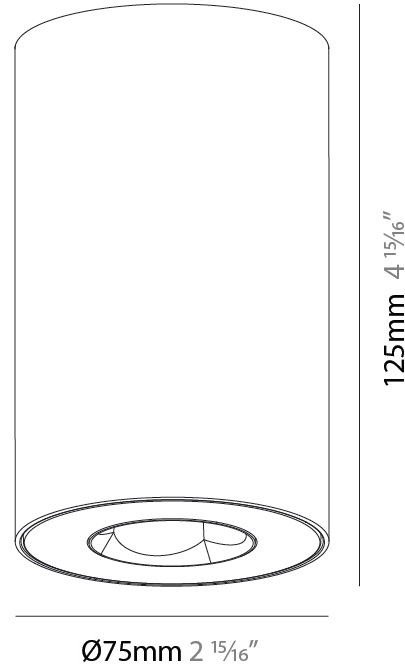

GENERAL

Series: Oiko Pro Round
Brand: Prolicht
Division: Architectural
Mounting Type: Surface
Mounting Location: Ceiling
Subcategory: Downlight

PHYSICAL

Shape: Cylinder
Diameter (mm): 75
Diameter (in): 2 15/16
Height (mm): 125
Height (in): 4 15/16
Light Distribution: Direct
Weight (kg): 0.452
Fixture Finish: SSR / BKV / CWI / CRY / HAB / UFT / ITA / RUA / FTG / MYG / LOD / PUS / FRO / FUP / KIA / POP / BLS / SPG / MEY / GOH / GUM / CHC / COM / ABZ / JAG / OBR / MOS / ROR
Fixture Material: Metal

ELECTRICAL

Lamp Type: LED (Zhaga Standard)
Input Wattage (W): 13
Total Output Wattage (W): 11.8
Dimming: Non-Dimming / Phase Dimming (120vac Only)
Driver Included: Yes
Driver Location: Integrated
Driver Type: Constant Current - Universal
Driver Class: Class 2
Input Voltage (V): 120 - 277
Upon Request: Remote: 0-10Vdc dimming / Phase dimming 120Vac / Non-dimming 120/277Vac (No Cover Plate)

LED

Color Temperature (°K): 2700 / 3000 / 3500 / 4000
Max. Delivered Lumen (lm): 1377 / 1372 / 1438 / 1451
Nominal Lumen (lm): 1473 / 1468 / 1538 / 1552
CRI: >90 CRI
Lamp Life (hrs): 50000

OPTICAL

Reflector°: 60
Adjustability: Fixed

RATINGS AND CERTIFICATIONS

Certified By: Certified for North American Standards
IP rating: IP20

PROJECT
TYPE
SPECIFIER
QUANTITY
DATE