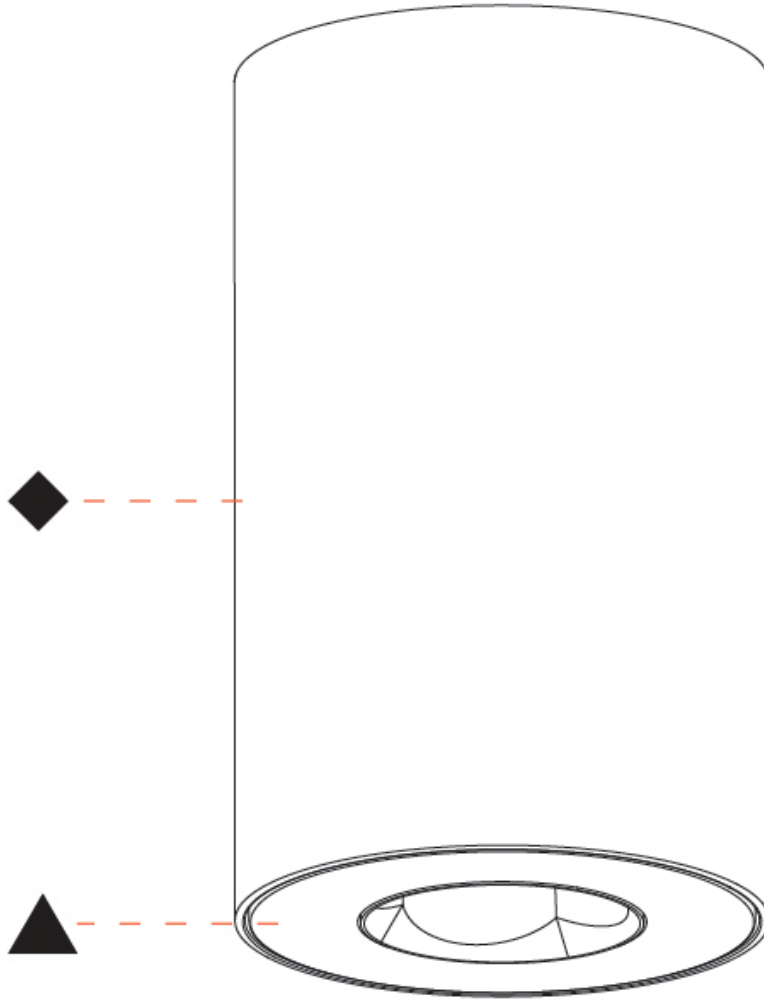

OIKO PRO ROUND SURFACE

A3D231-

PROJECT

TYPE

SPECIFIER

QUANTITY

DATE