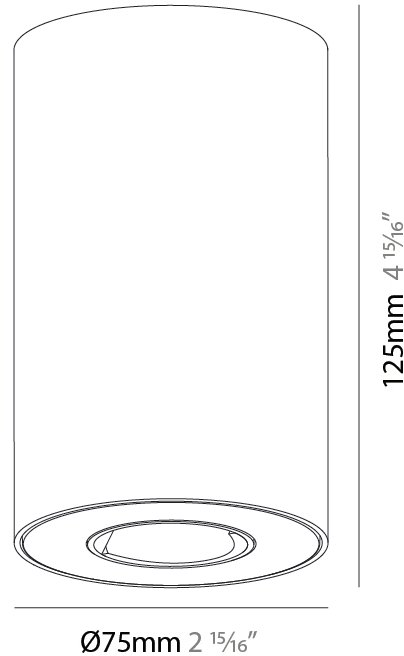

GENERAL

Series: Oiko Pro Round
Subseries: Oiko Pro Wallwash
Brand: Prolicht
Division: Architectural
Mounting Type: Surface
Mounting Location: Ceiling
Subcategory: Wallwash

PHYSICAL

Shape: Cylinder
Diameter (mm): 75
Diameter (in): 2 15/16
Height (mm): 125
Height (in): 4 15/16
Light Distribution: Direct
Weight (kg): 0.452
Fixture Finish: SSR / BKV / CWI / CRY / HAB / UFT / ITA / RUA / FTG / MYG / LOD / PUS / FRO / FUP / KIA / POP / BLS / SPG / MEY / GOH / GUM / CHC / COM / ABZ / JAG / OBR / MOS / ROR
Fixture Material: Metal

ELECTRICAL

Lamp Type: LED (Zhaga Standard)
Input Wattage (W): 13
Total Output Wattage (W): 11.8
Dimming: Non-Dimming / Phase Dimming (120vac Only)
Driver Included: Yes
Driver Location: Integrated
Driver Type: Constant Current - Universal
Driver Class: Class 2
Input Voltage (V): 120 - 277
Upon Request: Remote: 0-10Vdc dimming / Phase dimming 120Vac / Non-dimming 120/277Vac (No Cover Plate)

LED

Color Temperature (°K): 2700 / 3000 / 3500 / 4000
Max. Delivered Lumen (lm): 1244 / 1220 / 1278 / 1289
Nominal Lumen (lm): 1473 / 1468 / 1538 / 1552
CRI: >90 CRI
Lamp Life (hrs): 50000

OPTICAL

Adjustability: Fixed

RATINGS AND CERTIFICATIONS

Certified By: Certified for North American Standards
IP rating: IP20