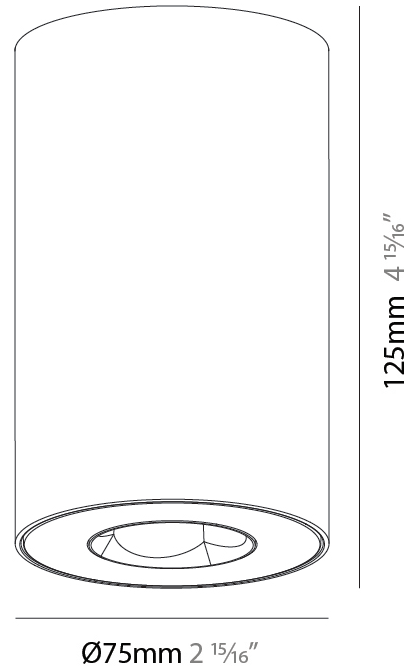

GENERAL

Series: Oiko Pro Round
Brand: Prolicht
Division: Architectural
Mounting Type: Surface
Mounting Location: Ceiling
Subcategory: Downlight

PHYSICAL

Shape: Cylinder
Diameter (mm): 75
Diameter (in): 2 ¹⁵/₁₆
Height (mm): 125
Height (in): 4 ¹⁵/₁₆
Light Distribution: Direct
Weight (kg): 0.452
Fixture Finish: SSR / BKV / CWI / CRY / HAB / UFT / ITA / RUA / FTG / MYG / LOD / PUS / FRO / FUP / KIA / POP / BLS / SPG / MEY / GOH / GUM / CHC / COM / ABZ / JAG / OBR / MOS / ROR
Fixture Material: Metal

ELECTRICAL

Lamp Type: LED (Zhaga Standard)
Input Wattage (W): 13
Total Output Wattage (W): 11.8
Dimming: Tri-Mode (Non-Dimming and Phase Dimming (120Vac only) and 0-10V Dimming)
Driver Included: Yes
Driver Location: Integrated
Driver Type: Constant Current - Universal
Driver Class: Class 2
Input Voltage (V): 120 - 277
Constant Current (MA): 350
Upon Request: Remote: 0-10Vdc dimming / Phase dimming 120Vac / Non-dimming 120/277Vac (No Cover Plate)

LED

Color Temperature (°K): 2700 / 3000 / 3500 / 4000
Max. Delivered Lumen (lm): 1218 / 1214 / 1272 / 1283
Nominal Lumen (lm): 1473 / 1468 / 1538 / 1552
CRI: >90 CRI
Lamp Life (hrs): 50000

OPTICAL

Reflector°: 34
Adjustability: Fixed

RATINGS AND CERTIFICATIONS

Certified By: Certified for North American Standards
IP rating: IP20